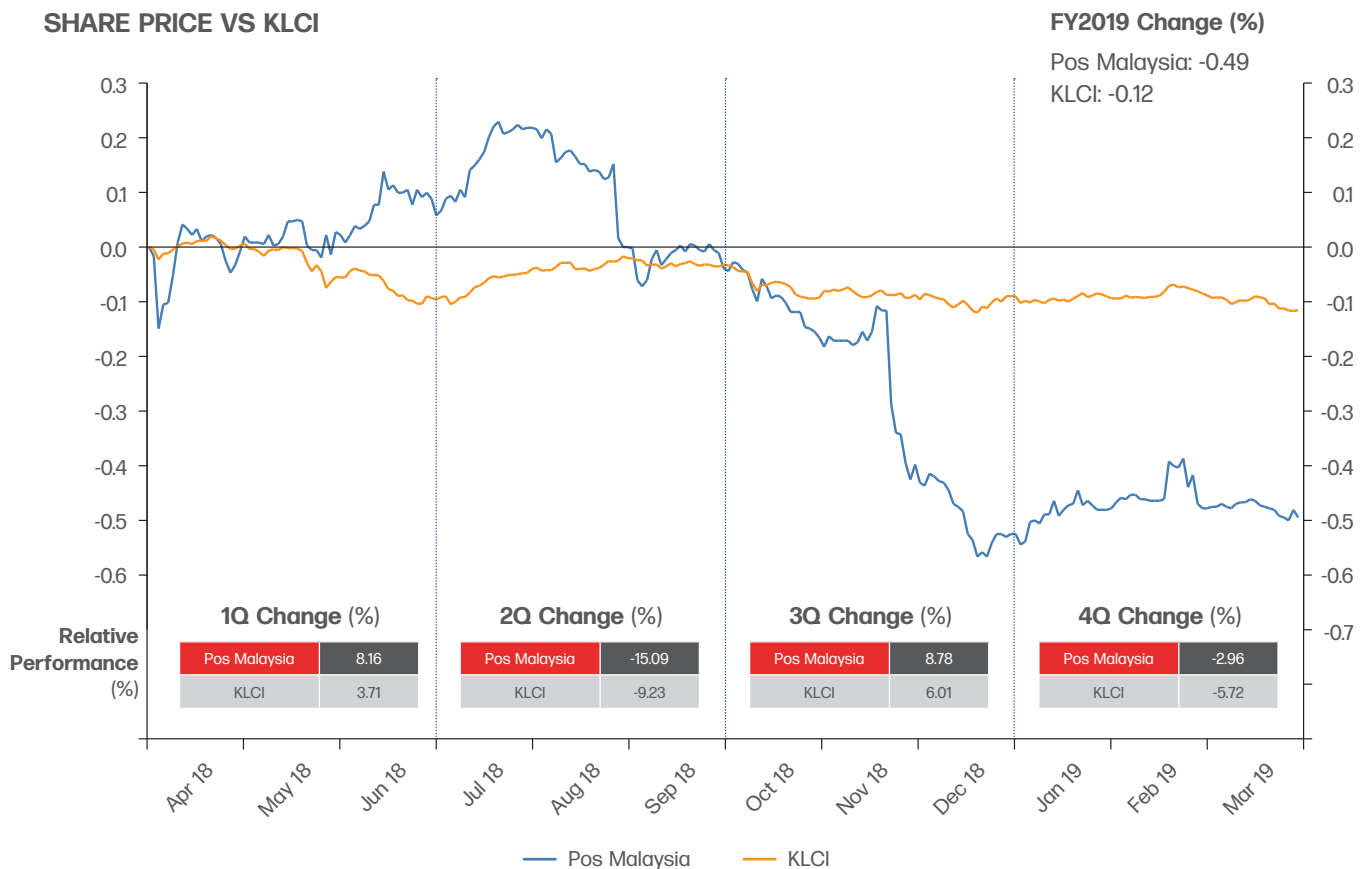

Performance Review: SHARE PRICE PERFORMANCE

SHARE PRICE

SHARE PRICE VS KLCI

Note: The separator lines in the chart above indicates the end of each quarter.